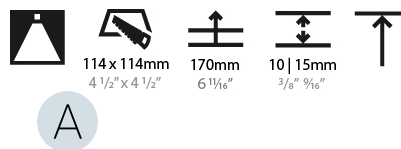

GENERAL

Series: Bioniq
Subseries: Bioniq Square Deep
Brand: Prolicht
Division: Architectural
Mounting Type: Recessed
Mounting Location: Ceiling
Subcategory: Downlight

PHYSICAL

Shape: Square
Length (mm): 119
Length (in): 4 ¹¹/₁₆
Width (mm): 119
Width (in): 4 ¹¹/₁₆
Depth (mm): 150
Depth (in): 5 ⁷/₈
Ceiling Thickness (mm): 10 / 12.5 / 15
Ceiling Thickness (in): 3/8 or 1/2 or 9/16
Min. Recessing Depth (mm): 170
Min. Recessing Depth (in): 6 ¹¹/₁₆
Light Distribution: Downlight
Weight (kg): 0.592
Weight (lbs): 1.31
Fixture Finish: SSR / BKV / CWI / CRY / HAB / UFT / ITA / RUA / FTG / MYG / LOD / PUS / FRO / FUP / KIA / POP / BLS / SPG / MEY / GOH / GUM / CHC / COM / ABZ / JAG / OBR / MOS / ROR
Fixture Material: Aluminum Die Cast
Cut-out Measurements: 114mm / 4 1/2" x 114mm / 4 1/2"

ELECTRICAL

Lamp Type: LED (Zhaga Standard)
Total Output Wattage (W): 15
Dimming: Dali Dimming
Driver Included: No
Driver Location: Recessed Housing
Driver Type: Constant Current 120Vac
Housing: See components
Input Voltage (V): 120
Constant Current (MA): 350

LED

Number of LEDs: 1
Color Temperature (°K): Warm Dim
Max. Delivered Lumen (lm): 760
Nominal Lumen (lm): 1140
CRI: >90 CRI
Lamp Life (hrs): 50000

OPTICAL

Reflector°: 20 / 40 / 60
Adjustability: Rotational 355°; Tilt 30°

RATINGS AND CERTIFICATIONS

Certified By: Certified for North American Standards
IP rating: IP20