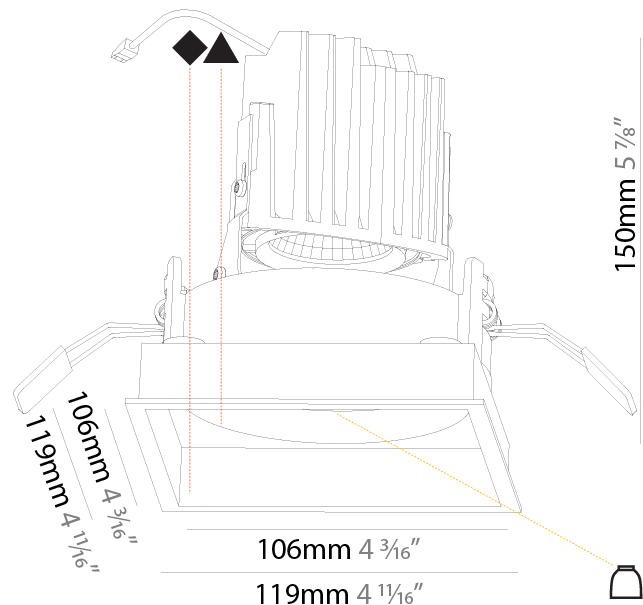

GENERAL

Series: Bioniq
Subseries: Bioniq Square Deep
Brand: Prolicht
Division: Architectural
Mounting Type: Recessed
Mounting Location: Ceiling
Subcategory: Downlight

PHYSICAL

Shape: Square
Length (mm): 119
Length (in): 4 ¹¹/₁₆
Width (mm): 119
Width (in): 4 ¹¹/₁₆
Depth (mm): 150
Depth (in): 5 ⁷/₈
Ceiling Thickness (mm): 10 / 12.5 / 15
Ceiling Thickness (in): 3/8 or 1/2 or 9/16
Min. Recessing Depth (mm): 170
Min. Recessing Depth (in): 6 ¹¹/₁₆
Light Distribution: Downlight
Weight (kg): 0.592
Weight (lbs): 1.31
Fixture Finish: SSR / BKV / CWI / CRY / HAB / UFT / ITA / RUA / FTG / MYG / LOD / PUS / FRO / FUP / KIA / POP / BLS / SPG / MEY / GOH / GUM / CHC / COM / ABZ / JAG / OBR / MOS / ROR
Fixture Material: Aluminum Die Cast
Cut-out Measurements: 114mm / 4 1/2" x 114mm / 4 1/2"

ELECTRICAL

Lamp Type: LED (Zhaga Standard)
Total Output Wattage (W): 15
Dimming: Dali Dimming
Driver Included: No
Driver Location: Recessed Housing
Driver Type: Constant Current 120Vac
Housing: See components
Input Voltage (V): 120
Constant Current (MA): 350

LED

Number of LEDs: 1
Color Temperature (°K): Warm Dim
Max. Delivered Lumen (lm): 760
Nominal Lumen (lm): 1140
CRI: >90 CRI
Lamp Life (hrs): 50000

OPTICAL

Reflector°: 20 / 40 / 60
Adjustability: Rotational 355°; Tilt 30°

RATINGS AND CERTIFICATIONS

Certified By: Certified for North American Standards
IP rating: IP20