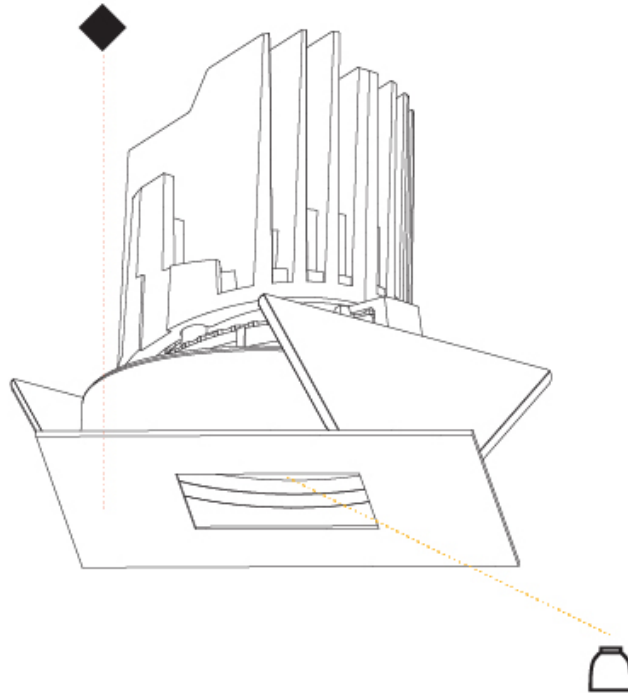

BIONIQ SQUARE PINHOLE RECESSED

A35554-

PROJECT

TYPE

SPECIFIER

QUANTITY

DATE